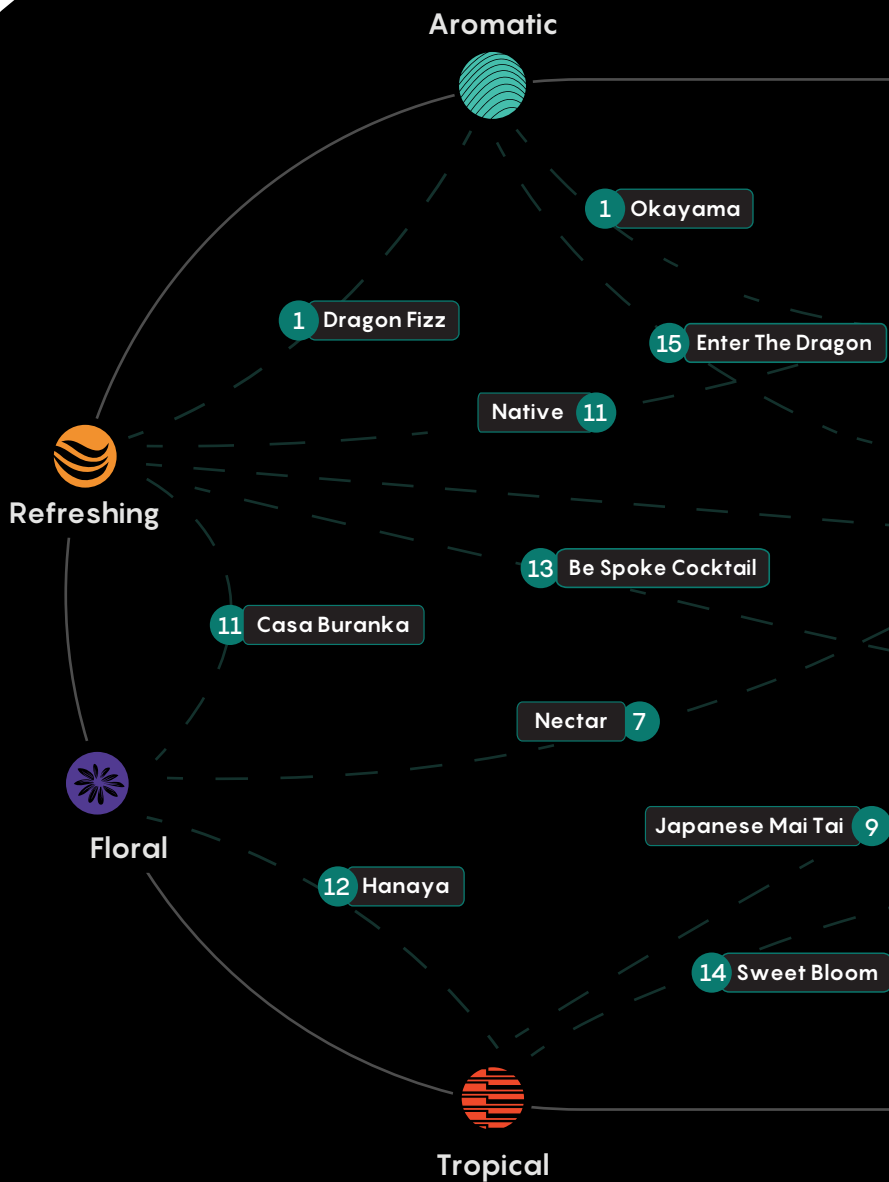

STEP INTO A WORLD WHERE
MIXOLOGY MEETS MYSTIQUE,
AND EVERY SIP IS
**AN ADVENTURE
FOR YOUR SENSES**

Sweet

10

Kyoto Blossom

Avant-Garde 5

Strong

12 Rhubarb & Chamomile Negroni

Fire & Ice 13

6

Pick A Picante

4

Okinawa Colada

Tarty

17 Hokaido Mule

Beijing Sour 16

Short-Lived Glory 8